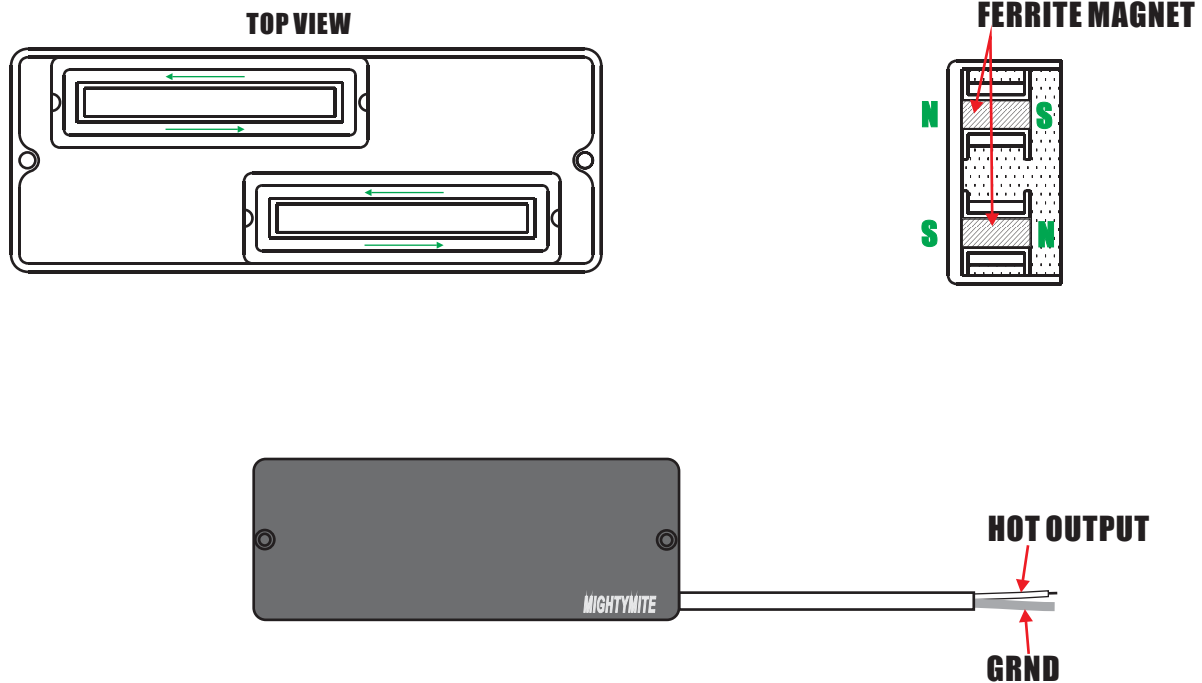

MIGHTYMITE PICKUP WIRING

BKSA6-F/R

Note ;

**BKSA Series pickups are Active type pickups, so you must use 9V battery.
The circuit inside BKSA makes more powerful and clean sound.**