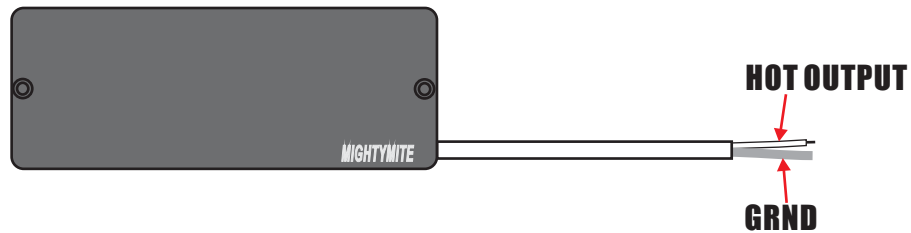

MIGHTYMITE PICKUP WIRING

BKSA5-F/R

Note ;

**BKSA Series pickups are Active type pickups, so you must use 9V battery.
The circuit inside BKSA makes more powerful and clean sound.**