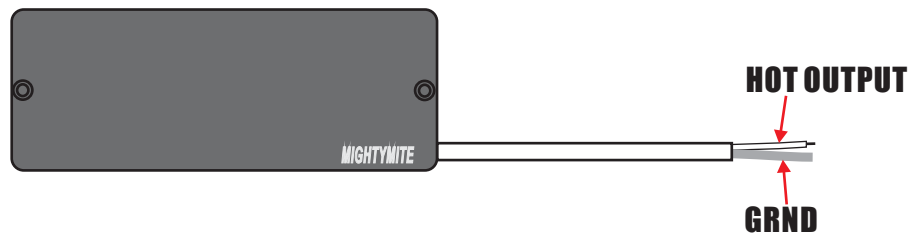

MIGHTYMITE PICKUP WIRING

BKSA4-F/R

Note ;

**BKSA Series pickups are Active type pickups, so you must use 9V battery.
The circuit inside BKSA makes more powerful and clean sound.**