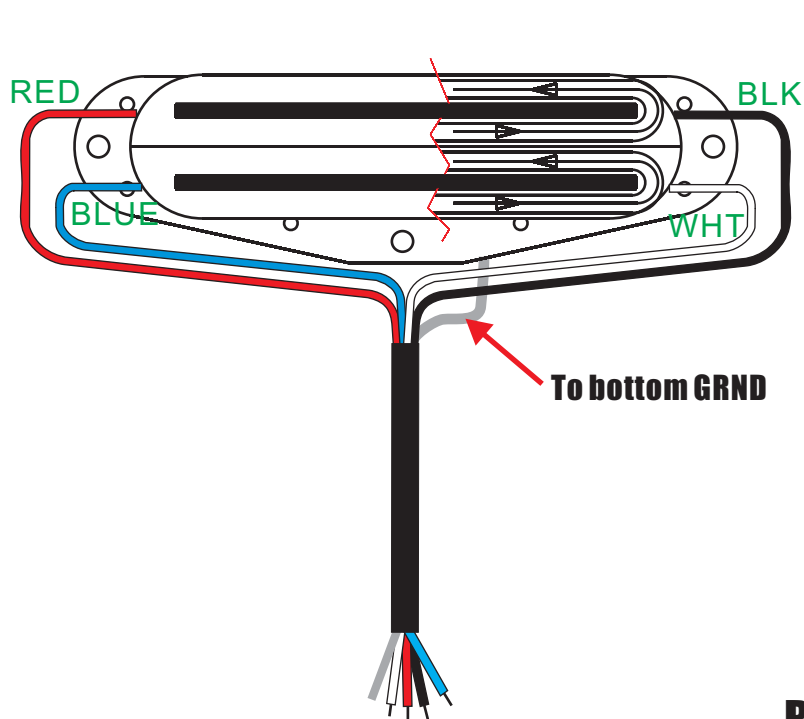

# MIGHTYMITE PICKUP WIRING

BKRSS-FM/XX

**RESISTANCE : 10.5Kohm**  
**INDUCTANCE : 4.6H**

**Wiring;**  
**Bare+White is GRND, Red+Blue to Coil tap, Black is Hot output.**